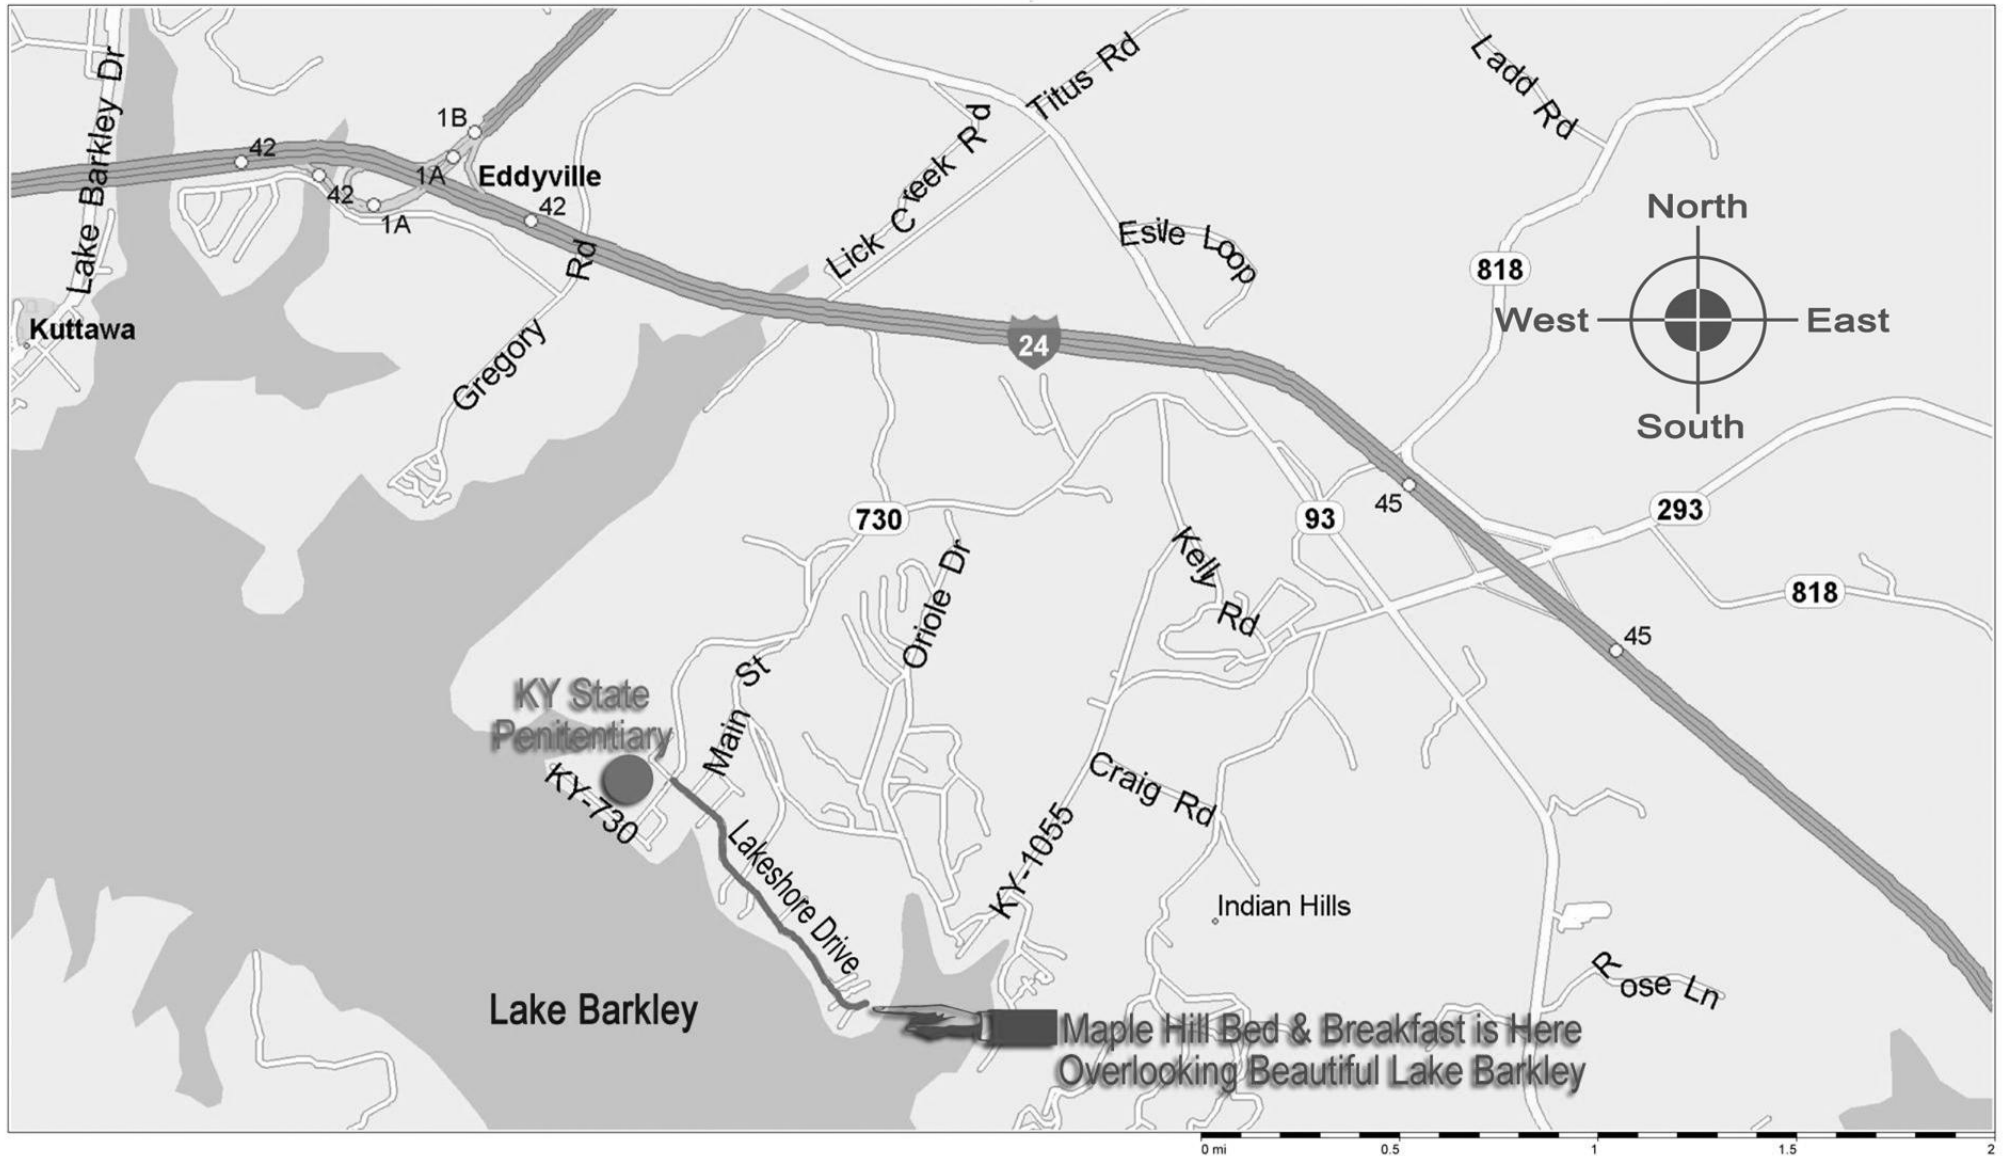

# Maple Hill Bed & Breakfast...13 Maple Hill Drive...Eddyville, KY 42038...(270) 388-4963

I-24 to Exit 45...293 West to 93...North on 93 to 730...West on 730 to Lakeshore Drive  
Follow Lakeshore Drive to Maple Hill Bed & Breakfast